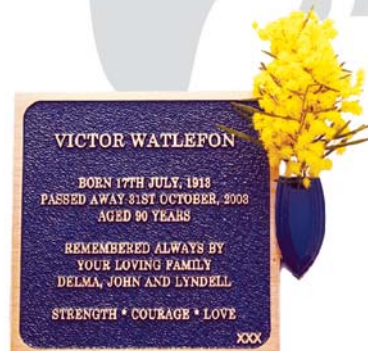

APO Bud Vase