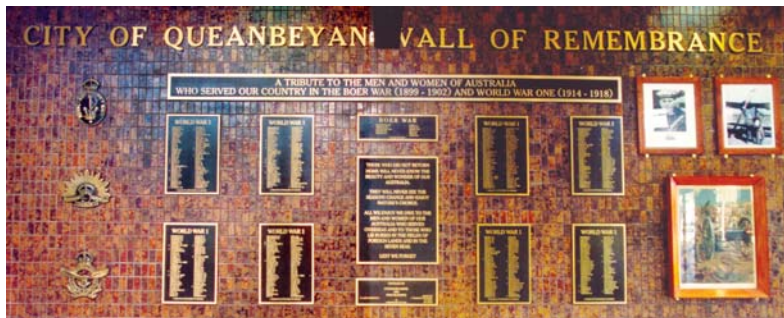

Honour rolls can contain the names & any other data such as rank & service details. Phoenix's compositors can arrange all the data in a logical format & provide a full sized proof so that the proposed plaque can be publicly displayed to ascertain any errors or omissions before the plaque is manufactured.