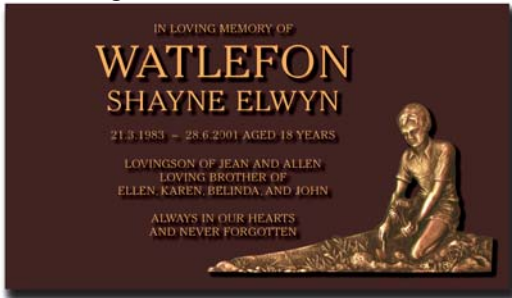

> **Sailing**