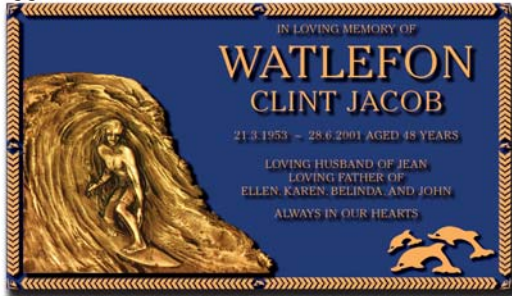

# SCULPTURE SERIES RECREATIONAL THEMES

> **Dancing Couple**  
suggested additional Flat Motif: Dream Catcher

> **Forever Springtime**

> **Surfing**  
suggested additional Flat Motif: Pod of Dolphins

> **Lawn Bowler**