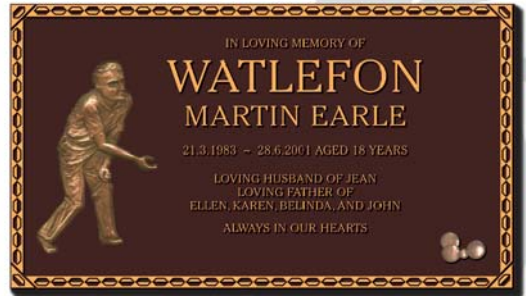

# SCULPTURE SERIES RECREATIONAL THEMES

> **Dancing Couple**  
suggested additional Flat Motif: Dream Catcher

> **Forever Springtime**

> **Surfing**  
suggested additional Flat Motif: Pod of Dolphins

> **Lawn Bowler**