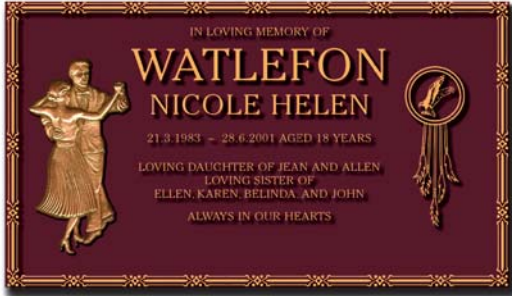

# SCULPTURE SERIES RECREATIONAL THEMES

> **Dancing Couple**  
suggested additional Flat Motif: Dream Catcher

> **Forever Springtime**

> **Surfing**  
suggested additional Flat Motif: Pod of Dolphins

> **Lawn Bowler**