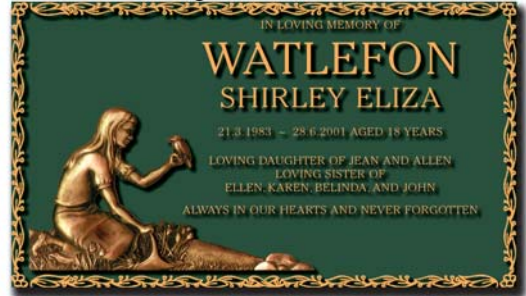

# SCULPTURE SERIES RECREATIONAL THEMES

> **Dancing Couple**  
suggested additional Flat Motif: Dream Catcher

> **Forever Springtime**

> **Surfing**  
suggested additional Flat Motif: Pod of Dolphins

> **Lawn Bowler**