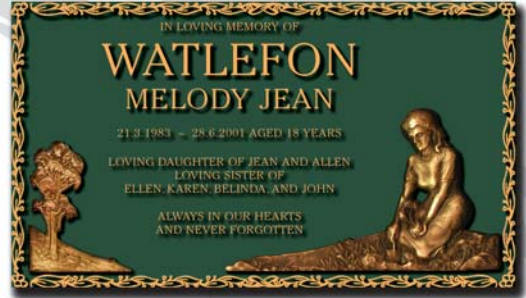

> **Schooner**