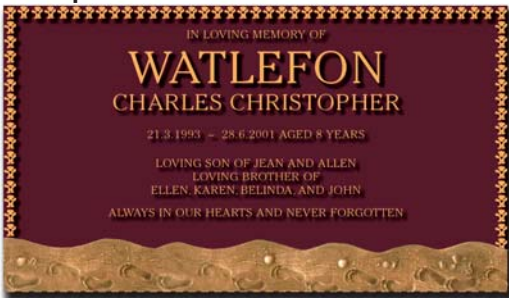

SCULPTURE SERIES REFLECTION THEMES

> Graceful Memories

suggested additional Bas Relief Motif: Gum Leaves

> Friendship

> Footprints

> Togetherness

> Holiday Memories

> Holiday Memories (no tree)