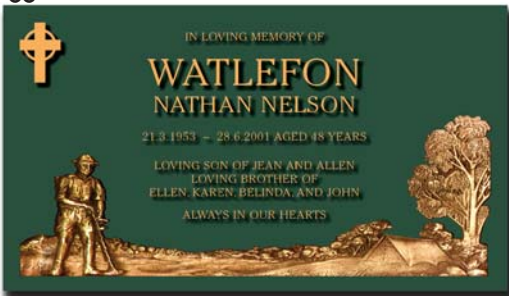

> Holiday Memories (Treasure Hunt)

suggested additional Flat Motif: Celtic Cross