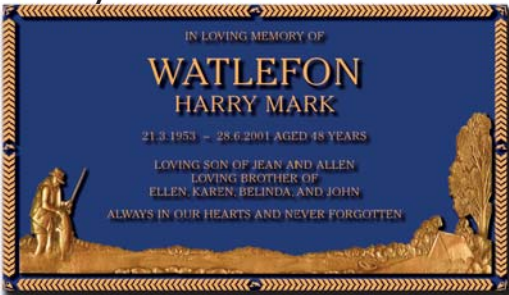

SCULPTURE SERIES REFLECTION THEMES

> Graceful Memories

suggested additional Bas Relief Motif: Gum Leaves

> Friendship

> Footprints

> Togetherness

> Holiday Memories

> Holiday Memories (no tree)