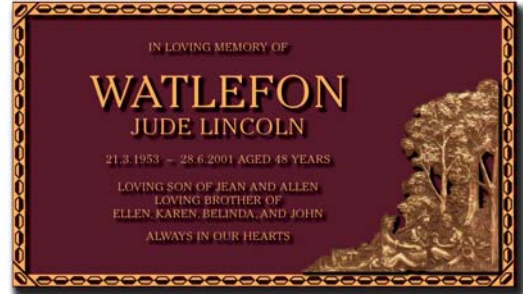

SCULPTURE SERIES REFLECTION THEMES

> Graceful Memories

suggested additional Bas Relief Motif: Gum Leaves

> Friendship

> Footprints

> Togetherness

> Holiday Memories

> Holiday Memories (no tree)