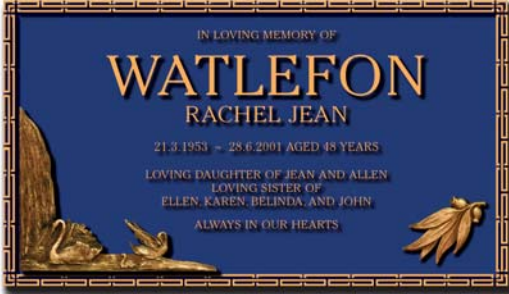

SCULPTURE SERIES REFLECTION THEMES

> Graceful Memories

suggested additional Bas Relief Motif: Gum Leaves

> Friendship

> Footprints

> Togetherness

> Holiday Memories

> Holiday Memories (no tree)