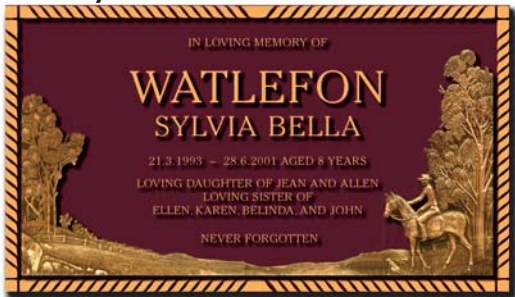

> Affinity