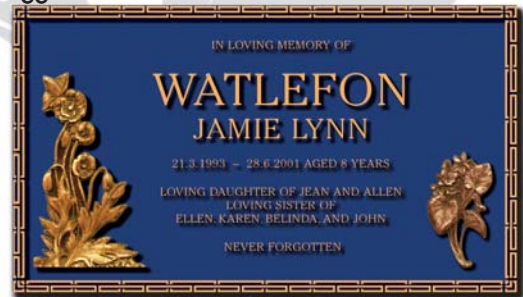

> Peacefulness

suggested additional Bas relief Motif: Violets