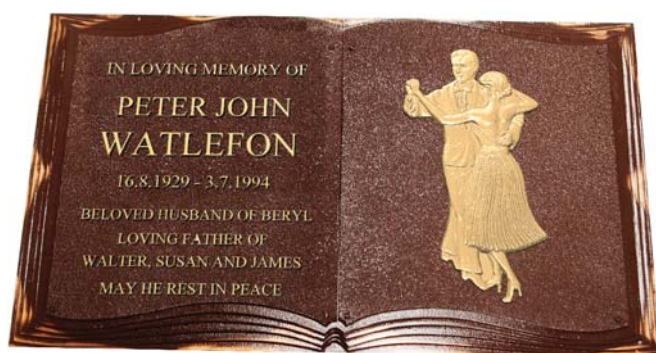

TWO SINGLE PAGES WITHOUT BOOKMARK

> First Interment

At the first interment, the base is supplied with the left hand page containing the inscription fitted. At this time a blank right hand page can be supplied to balance the plaque appearance. A further possibility is for the right hand page to contain a motif.