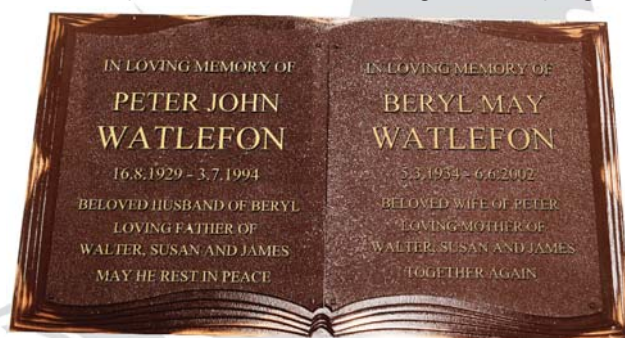

> Second Interment

At the second interment, a right hand page is ordered with the inscription for the second partner. If a right hand page had been fitted with the original plaque, this will be removed and replaced with the new right hand page.