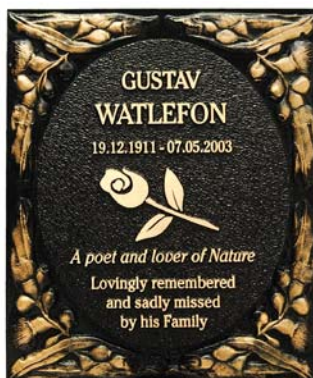

> Gum Leaves