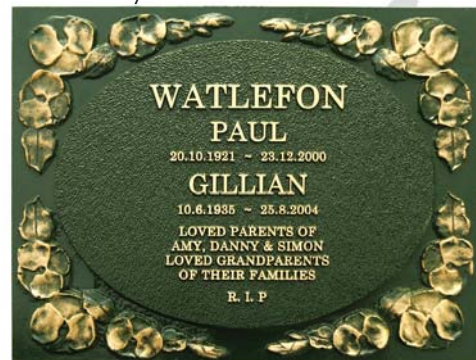

> Centenary Pansies