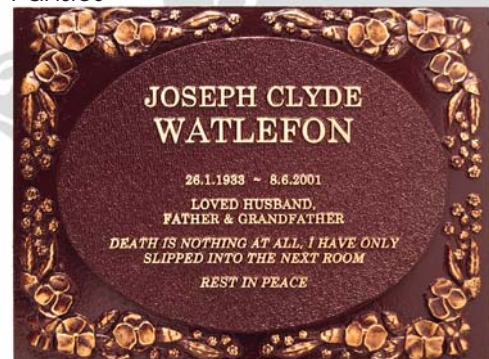

> Pansies