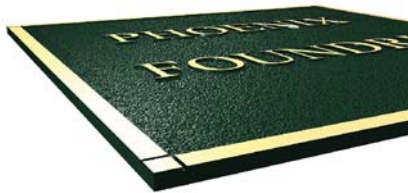

EDGES

A variety of edge designs are available to add interest to the plaque.

>The most common types are the **Raised Edge** and **Bevelled Edge**.

>The **Sculptured Edge** design is selected to facilitate a large range of sculpture design borders.

>Edge surfaces may be painted or finished.

Raised Edge

Bevelled Linished Edge

Bevelled Painted Edge

Plain Cut Edge

Sculptured Edge

Elite Edge

Stippled Bevel Edge